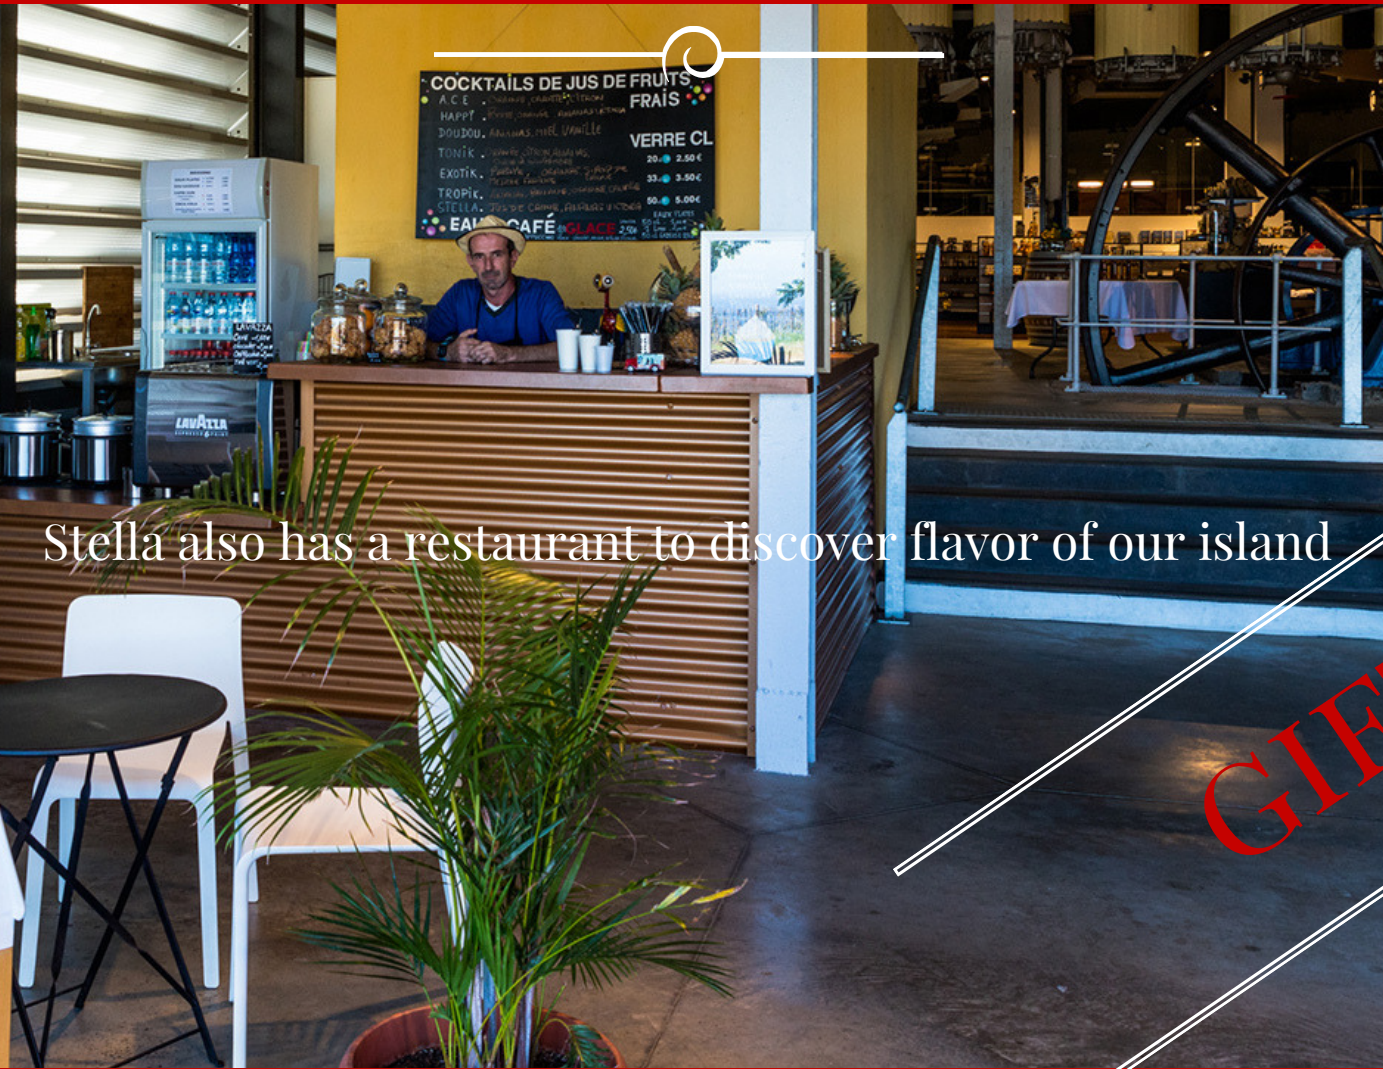

MUSEUM

A beautiful island a beautiful museum

REUNION
ISLAND

6 Allée des Flamboyants,
Piton Saint-Leu 97424,
Réunion
+262 262 34 59 60

INDUSTRIAL MUSEUM

Stella also has a restaurant to discover flavor of our island

IT IS THE END FOR THIS BEAUTIFUL BROCHURE