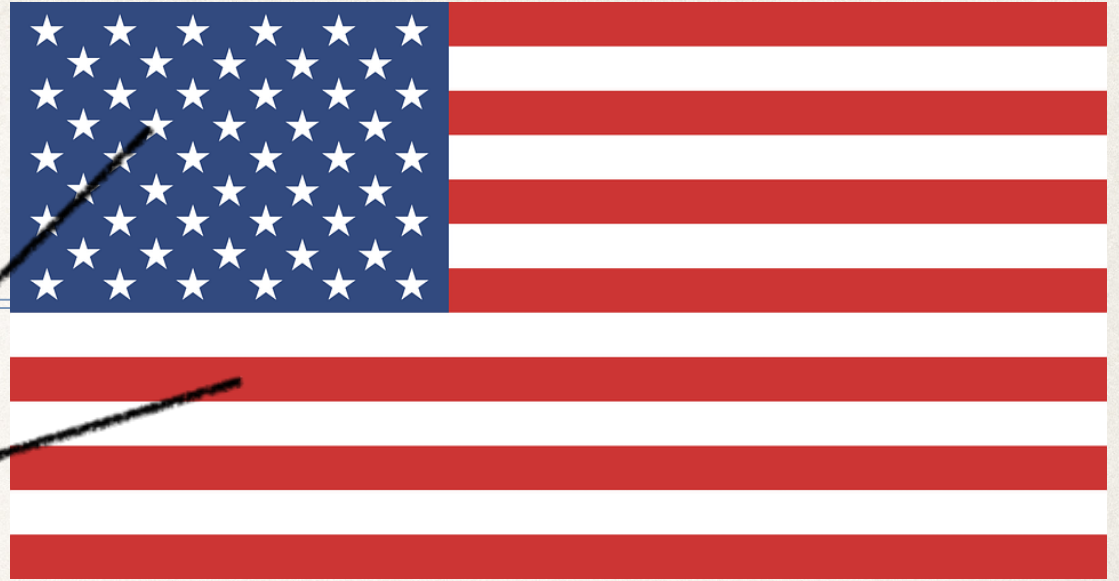

THE U.S.A.

AMERICAN SYMBOLS

By 601

ID card

Country: The United States of America
= The U.S.A.

Capital City: Washington D.C.

Currency : US dollar (\$)

First president (in 1789): George Washington

President in 2020: Donald Trump

The U.S. flag

A star

*A
stripe*

- ❖ The American flag is blue, white and red.
- ❖ There are 13 stripes on the American flag.
- ❖ There are 50 stars on the American Flag.

The bald eagle